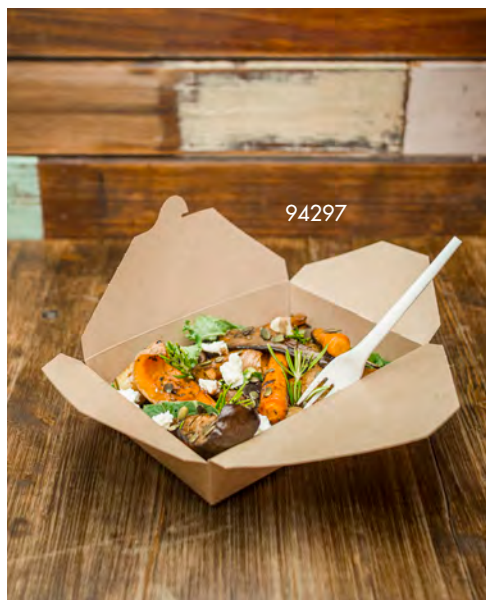

FOOD CARTONS

Versatile kraft board food cartons with a water-based and compostable grease-resistant lining, made up with leak-proof webbed corners and fold in flaps to give a secure closure.

Image	Code	Product	Case qty
	*94297	No.2 food carton 1500ml (19.5 x 14 x 5cm)	280